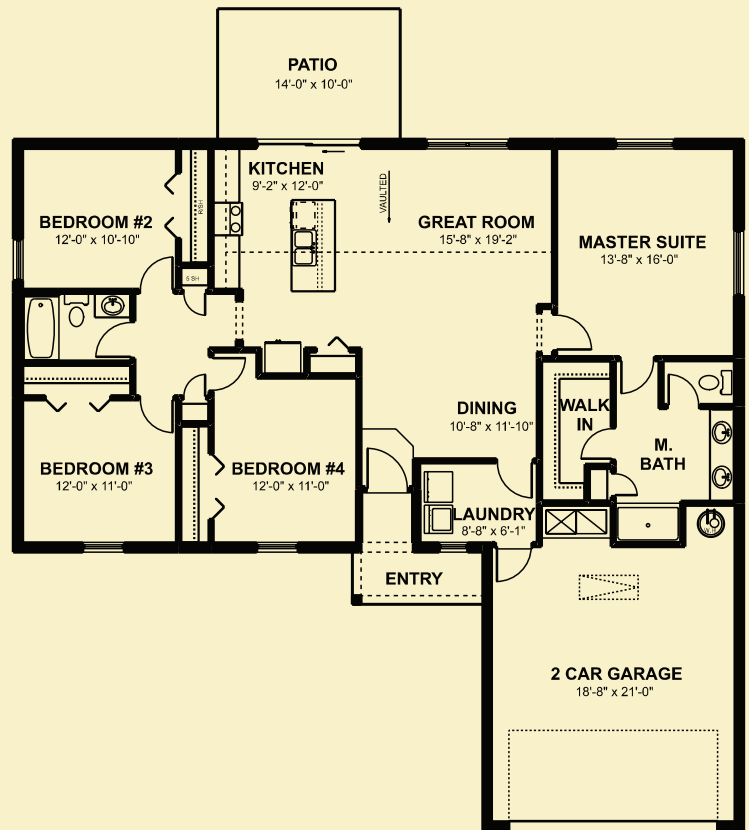

# The Willow

## THE WILLOW (ELEVATION A)

TOTAL LIVING: 1,716 SQ. FT.  
GARAGE: 466 SQ. FT.  
COVERED ENTRY: 59 SQ. FT.

---

TOTAL: 2,241 SQ. FT.

## THE WILLOW (ELEVATION B)

TOTAL LIVING: 1,716 SQ. FT.  
GARAGE: 466 SQ. FT.  
COVERED ENTRY: 59 SQ. FT.  

---

TOTAL: 2,241 SQ. FT.