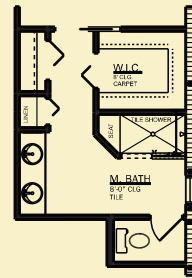

The Holly

THE HOLLY	
TOTAL LIVING:	1,690 SQ. FT.
GARAGE:	456 SQ. FT.
COVERED ENTRY:	74 SQ. FT.
<hr/>	
TOTAL:	2,220 SQ. FT.
OPT. LANAI:	160 SQ. FT.

OPTIONAL
MASTER BATH