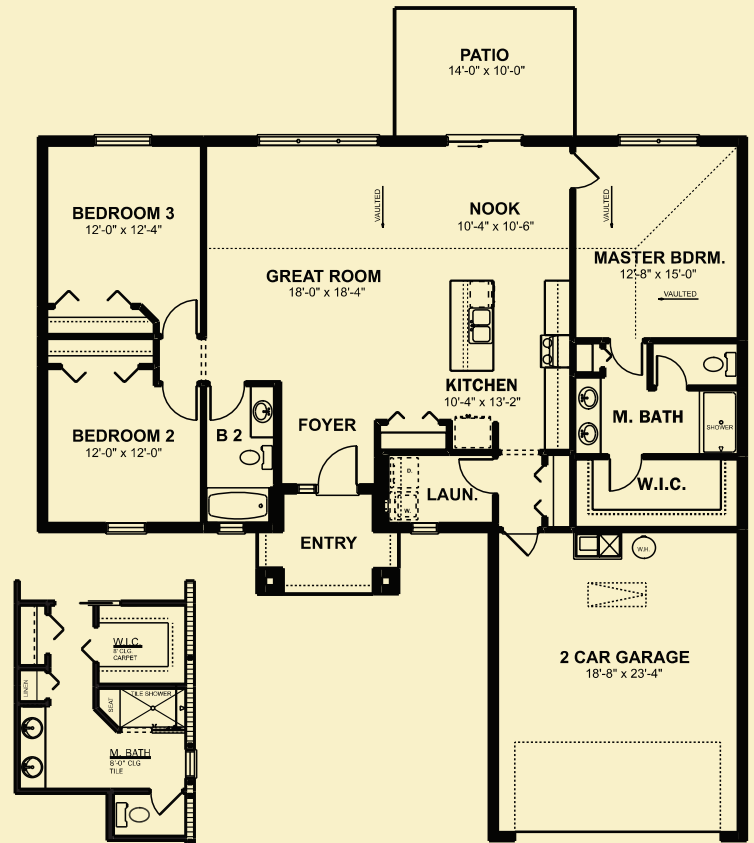

The Holly

THE HOLLY	
TOTAL LIVING:	1,690 SQ. FT.
GARAGE:	456 SQ. FT.
COVERED ENTRY:	74 SQ. FT.
<hr/>	
TOTAL:	2,220 SQ. FT.
OPT. LANAI:	160 SQ. FT.

OPTIONAL
MASTER BATH