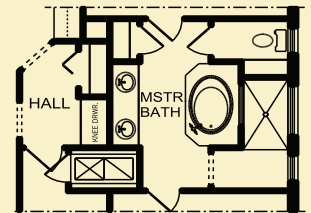

The Paso Fino

OPTIONAL
MASTER BATH

THE PASO FINO

TOTAL LIVING:	2,248 SQ. FT.
GARAGE:	476 SQ. FT.
COVERED ENTRY:	142 SQ. FT.
COVERED PORCH:	328 SQ. FT.
TOTAL:	3,194 SQ. FT.