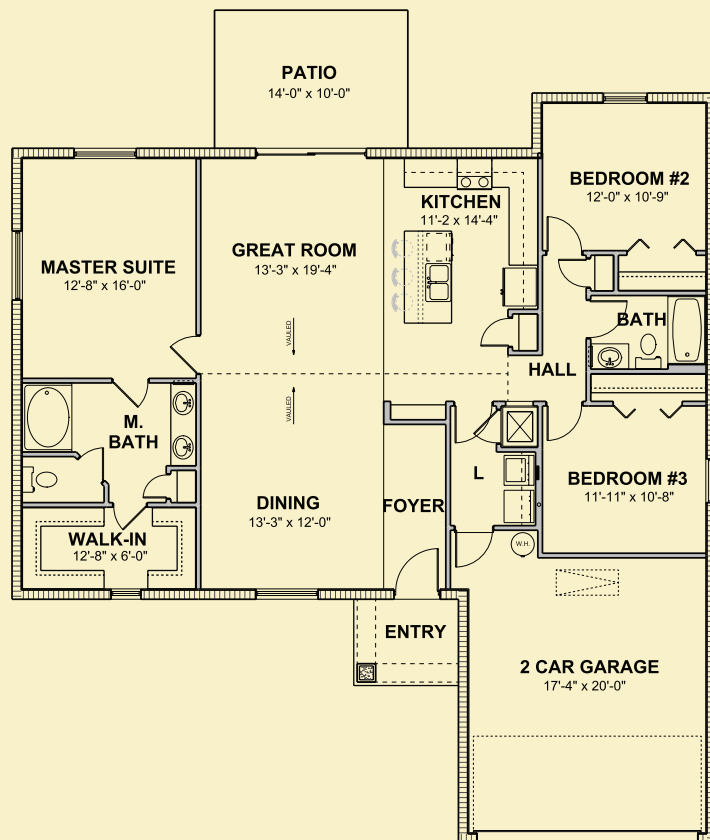

The Hyacinth

THE HYACINTH (ELEVATION A)

TOTAL LIVING: 1,650 SQ. FT.
GARAGE: 400 SQ. FT.
COVERED ENTRY: 44 SQ. FT.

TOTAL: 2,094 SQ. FT.

The Hyacinth

THE HYACINTH (ELEVATION B)

TOTAL LIVING:	1,650 SQ. FT.
GARAGE:	400 SQ. FT.
COVERED ENTRY:	44 SQ. FT.
<hr/>	
TOTAL:	2,094 SQ. FT.