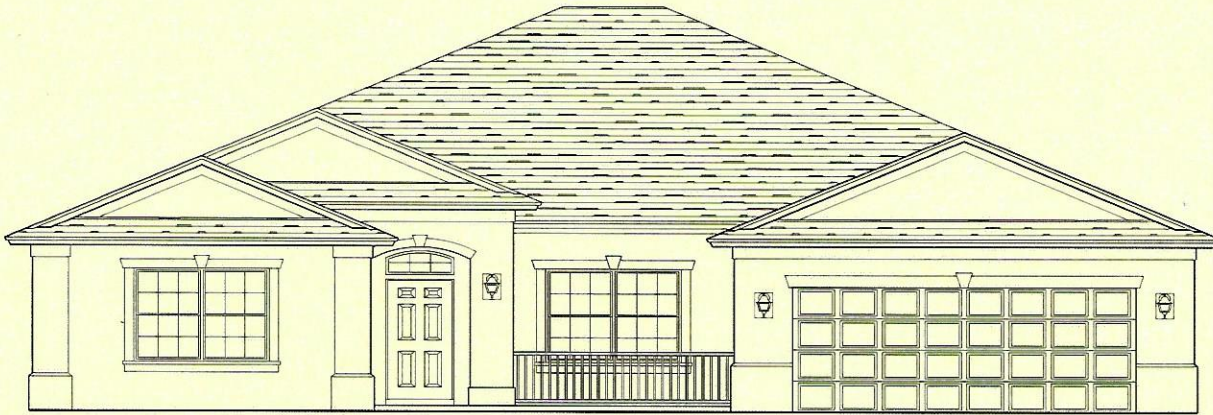

The Paso Fino

OPTIONAL
MASTER BATH

THE PASO FINO

TOTAL LIVING:	2,248 SQ. FT.
GARAGE:	476 SQ. FT.
COVERED ENTRY:	142 SQ. FT.
COVERED PORCH:	328 SQ. FT.
TOTAL:	3,194 SQ. FT.