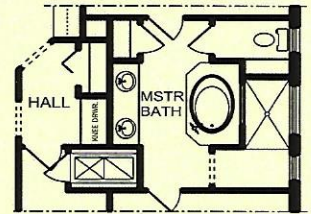

The Paso Fino

OPTIONAL
MASTER BATH

THE PASO FINO

TOTAL LIVING:	2,248 SQ. FT.
GARAGE:	476 SQ. FT.
COVERED ENTRY:	142 SQ. FT.
COVERED PORCH:	328 SQ. FT.
TOTAL:	3,194 SQ. FT.